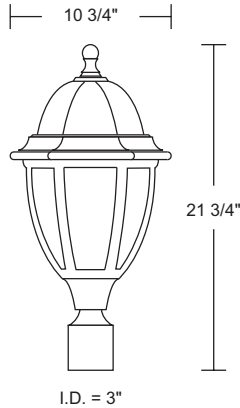

OUTDOOR POST FIXTURE S11T

OUTDOOR DECORATIVE EVERSTONE™

Wave Lighting's S11T provides a level of beauty to any outdoor space. EverStone™ is a proprietary compression molded composite material that provides a level of non-corrosive durability that is unavailable in traditional metallic lighting fixtures. Wave Lighting's S11T fits on a 3" diameter pole (sold separately) non-corrosive mounting hardware is included.