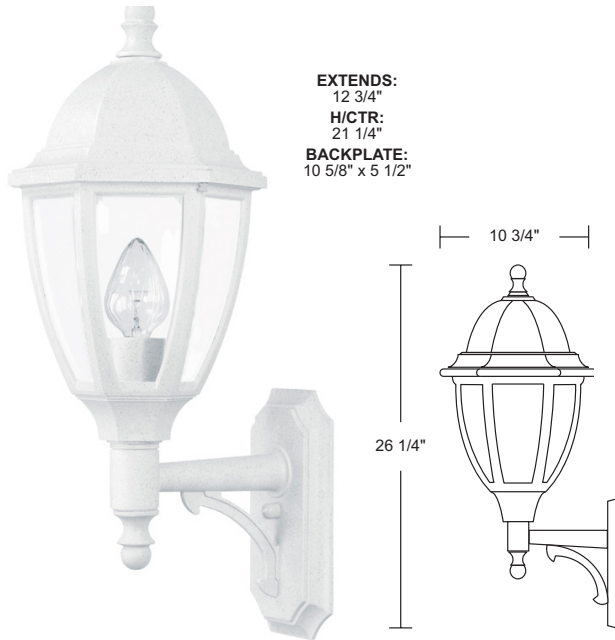

OUTDOOR WALL FIXTURE S11S

OUTDOOR DECORATIVE EVERSTONE™

Wave Lighting's S11S provides a level of beauty to any outdoor space. EverStone™ is a proprietary compression molded composite material that provides a level of non-corrosive durability that is unavailable in traditional metallic lighting fixtures. Wave Lighting's S11S is designed for wall applications and non-corrosive mounting hardware is included.

E26 MEDIUM BASE - LE26

- 120V, 50/60Hz
- "Screw-In" Medium Base A19/E26 LED Lamp
- Estimated 15,000 Hrs L₇₀
- Low Flicker (3K models)
- Dimmable (see compatible dimmer list)
- 3000K CCT 90CRI or 4000K CCT 80CRI
- 3 Year Warranty
- Energy Star

SPECIFICATIONS

- Black, White, & Bronzestone
- Nylon Mounting Hardware Included
- Oceanside Approved
- Clear or Frosted Acrylic Diffuser
- Wall Mount Only
- Minimum Starting Temp -20°F
- UL Listed for Wet Locations
- Composite Construction
- Non-Corrosive