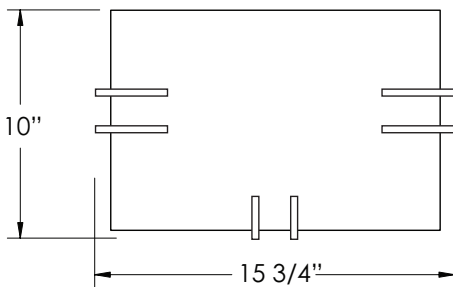

173FM

EXTENDS: 4"
HCMT: 6 1/2"

GUIDE: 173FM-L17-BN

ITEM #	LENS	LIGHT SOURCE	COLOR
173FM	GLASS Frost	LED LIGHT SOURCE 120-277V MULTI-VOLT LED L22-22W 1704lm	BN-Brushed Nickel CCT 3K

174FM

GUIDE: 174FM-L17-BN

ITEM #	LENS	LIGHT SOURCE	COLOR
174FM	GLASS Frost	LED LIGHT SOURCE 120-277V MULTI-VOLT LED L22-22W 1704lm	BN-Brushed Nickel CCT 3K

EXTENDS: 4"
HCMT: 8 3/8"

Energy Star Qualified Product

SPEC SHEETS AND IES FILES AVAILABLE ONLINE. Specifications subject to change without notice. LED option information on page 6.