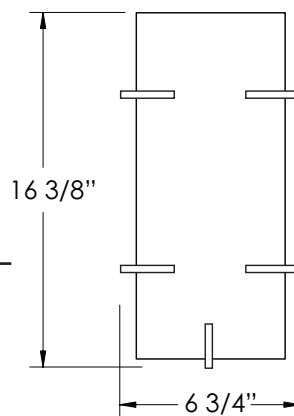

173FM

EXTENDS: 4"
HCMT: 6 1/2"

GUIDE: 173FM-L17-BN

ITEM #	LENS	LIGHT SOURCE	COLOR
173FM	GLASS Frost	LED LIGHT SOURCE 120-277V MULTI-VOLT LED L22-22W 1704lm	BN-Brushed Nickel CCT 3K

174FM

GUIDE: 174FM-L17-BN

ITEM #	LENS	LIGHT SOURCE	COLOR
174FM	GLASS Frost	LED LIGHT SOURCE 120-277V MULTI-VOLT LED L22-22W 1704lm	BN-Brushed Nickel CCT 3K

EXTENDS: 4"
HCMT: 8 3/8"

Energy Star Qualified Product

SPEC SHEETS AND IES FILES AVAILABLE ONLINE. Specifications subject to change without notice. LED option information on page 6.