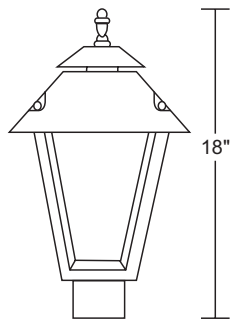

OUTDOOR POST FIXTURE 111/112

OUTDOOR DECORATIVE MARLEX®

10 1/2"

Glass Chimney Included

I.D. = 3"

Wave Lighting's 111/112 adds a welcoming look to any outdoor space. Wave Lighting's 111/112 fits on a 3" diameter pole (sold separately) mounting hardware is included.