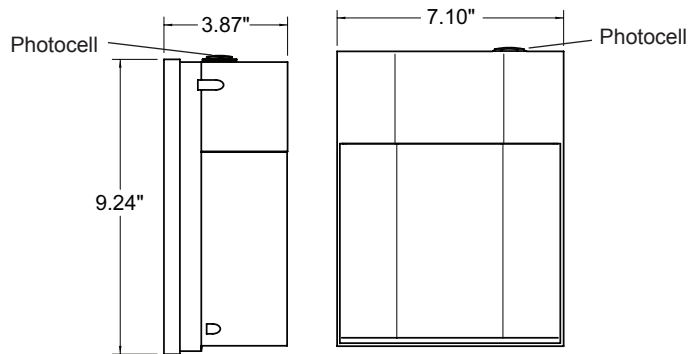

OUTDOOR WALL FIXTURE - 266FM

Wave Lighting's 266FM adds a modern look to any outdoor space. This fixture is ETL Listed and IP65 rated. Wave Lighting's 266FM is designed for wall applications and mounting hardware is included. Photocell included.

SPECIFICATIONS

- Bronze Housing
- Mounting Hardware Included
- Frosted Polycarbonate Diffuser
- Photocell Included
- Wall Mount Only
- Minimum Starting Temp -20°F
- ETL Listed for Wet Locations
- Hose Down - IP65 Rated