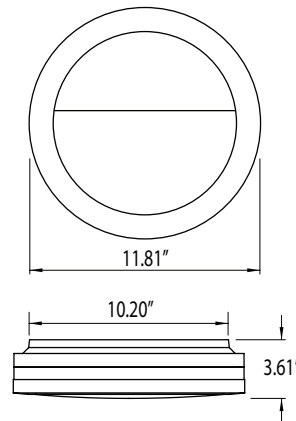

OUTDOOR WALL FIXTURE - 169FM

Wave Lighting's 169FM adds a modern look to any outdoor space. This fixture is ETL Listed and IP65 rated. The 166FM is double gasketed with a twist-lock lens for a water and bug-proof tight seal. Wave Lighting's 169FM is designed for wall or ceiling applications and mounting hardware is included. Options include Occupancy Sensor.

SCAN FOR VIDEO

SPECIFICATIONS

- Cast Aluminum Housing
- Mounting Hardware Included
- Black or White
- Fosted Polycarbonate Diffuser
- Wall Mount
- Minimum Starting Temp -20°F
- ETL Listed for Wet Locations
- Hose Down - IP65 Rated