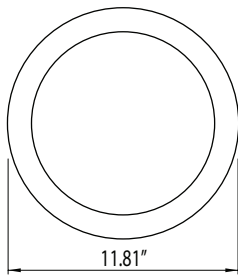

# OUTDOOR CEILING/WALL FIXTURE - 166FM

Wave Lighting's 166FM adds a modern look to any outdoor space. This fixture is ETL Listed and IP65 rated. The 166FM is double gasketed with a twist-lock lens for a water and bug-proof tight seal. Wave Lighting's 166FM is designed for wall or ceiling applications and mounting hardware is included. Options include Occupancy Sensor.