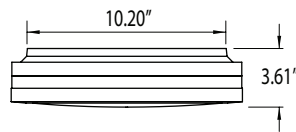

# OUTDOOR CEILING/WALL FIXTURE - 166FM

Wave Lighting's 166FM adds a modern look to any outdoor space. This fixture is ETL Listed and IP65 rated. The 166FM is double gasketed with a twist-lock lens for a water and bug-proof tight seal. Wave Lighting's 166FM is designed for wall or ceiling applications and mounting hardware is included. Options include Occupancy Sensor.