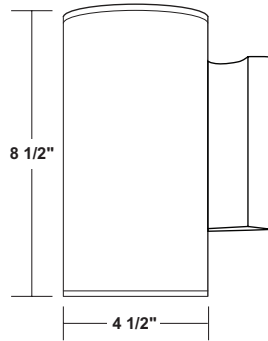

EXTENDS: 5 7/8"  
H/CTR: 2 1/4"  
BACKPLATE: 4 1/2" x 4 1/2"