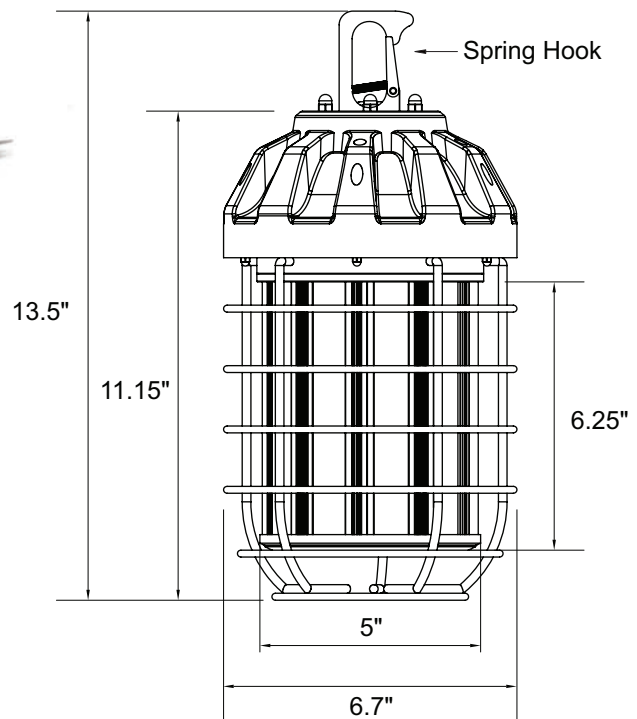

## LED TEMPORARY WORK LIGHT

- 120-277VAC
- Estimated 50,000 hrs L<sub>70</sub>
- 60W or 100W Available
- 6' 18AWG Cord w/NEMA 5-15 Plug
- Omni-Directional Light
- OSHA Compliant
- Powdercoated Steel Lamp Guard
- Spring Hook Included
- Over 115 Lumens Per Watt
- Available in 5000k, 80 CRI
- UL Listed Dry & Damp
- 5 Year Warranty

GUIDE: C90H-LT60B

ITEM # LIGHT SOURCE

ITEM #	LIGHT SOURCE
C90H	LED LIGHT SOURCE
	100-277v DEDICATED LED
	LT60-60W 7000lm
	LT100-100W 13000lm
	CCT B-5K

Specifications subject to change without notice.

WAVE LIGHTING • PHONE 877.870.WAVE (9283)