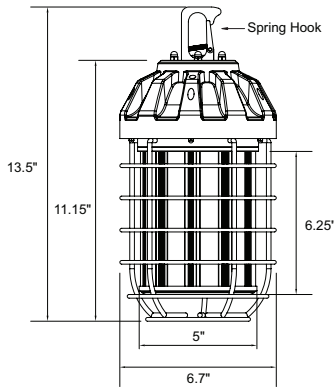

PROJECT _____

TYPE _____

VOLTAGE _____

LED TEMPORARY WORK LIGHT- C90H

INDUSTRIAL

Wave Lighting's Industrial LED Temporary Work Light is designed for commercial, residential, and construction sites. This work light is ultra bright with 360° omni-directional beaming for full coverage of your worksite. Easy to carry and install, our LED temporary work lights come with a 6' 18AWG cord with NEMA 5-15 plug standard.

SPECIFICATIONS

- Powdercoated Steel Lamp Guard
- Omni-Directional Light
- 6' 18AWG Cord w/NEMA 5-15 Plug
- Spring Hook Included
- OSHA Compliant
- Suitable for Dry & Damp Locations

LIGHT SOURCE OPTIONS

DEDICATED LED SYSTEM