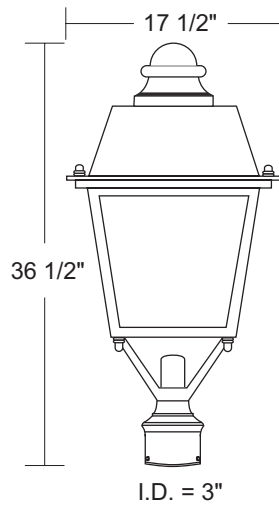

POST TOP FIXTURE C30T

COMMERCIAL LIGHTING

EPA 1.265ft²
WT 17lbs

IES FILES AVAILABLE ONLINE
AT WAVELIGHTING.COM

SPECIFICATIONS

- Cast Aluminum Housing
- Stainless Steel Set Screws
- Black, White, or Bronze Finish
- Glass LED Cover
- ETL Listed For Wet Locations

GUIDE CODE: C30TC-L40C-BK-T3

CALL FOR PHOTOMETRIC INFORMATION

ITEM #	LENS	LED LIGHT SOURCE	CCT	COLOR	OPTIONS
C30T	GLASS COVER C-Clear	120-277V DEDICATED LED		BK-Black BZ-Bronze WH-White	T3-Type 3 Distribution (Dedicated LED Only, T3 is Special Order, Type 5 Standard)
		L40-40W 4000lm L80-85W 6100lm	C-4K		