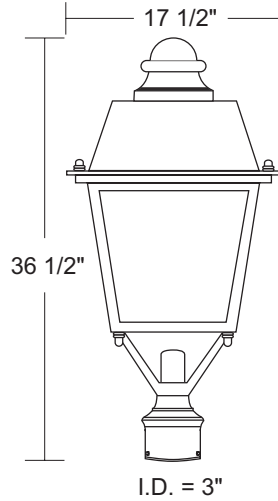

PROJECT _____

TYPE _____

VOLTAGE _____

COMMERCIAL
POST LIGHTING

POST TOP FIXTURE - C30T

Wave Lighting's commercial product line provides safety and security for all types of applications including parks, pedestrian walkways, and parking areas. Our Post top fixtures fit on any standard 3" diameter pole with 3 set screws and allen wrench (provided).

EPA 1.265ft²
WT 17lbs

IES FILES AVAILABLE ONLINE
AT WAVELIGHTING.COM

SPECIFICATIONS

- Cast Aluminum Housing
- Stainless Steel Fasteners
- Black, White, or Bronze Finish
- Glass LED Cover
- ETL Listed For Wet Locations