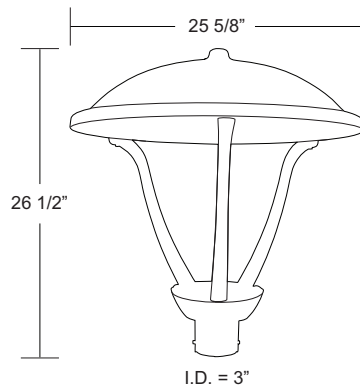

PROJECT _____

TYPE _____

VOLTAGE _____

COMMERCIAL
POST LIGHTING

POST TOP FIXTURE - C41T

Wave Lighting's commercial product line provides safety and security for all types of applications including parks, pedestrian walkways, and parking areas. Our Post top fixtures fit on any standard 3" diameter pole with 3 set screws and allen wrench (provided).

EPA 0.86ft²
WT 25lbs

IES FILES AVAILABLE ONLINE
AT WAVELIGHTING.COM

SPECIFICATIONS

- Cast Aluminum Housing
- Stainless Steel Fasteners
- Black Finish
- Clear Glass Lenses
- Suitable for Wet Locations

LIGHT SOURCE OPTIONS