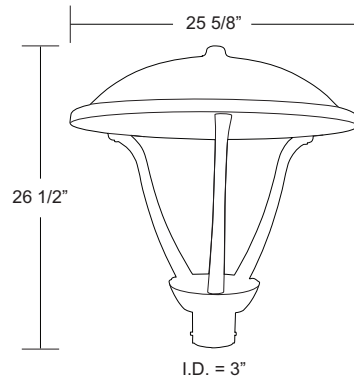

POST TOP FIXTURE C41T

COMMERCIAL LIGHTING

EPA 0.86ft²
WT 25lbs

IES FILES AVAILABLE ONLINE
AT WAVELIGHTING.COM

SPECIFICATIONS

- Cast Aluminum Housing
- Stainless Steel Set Screws
- Black, White, or Bronze Finish
- Clear Glass Lens
- ETL Listed for Wet Locations

GUIDE CODE: C41TC-L40C-BK

CALL FOR PHOTOMETRIC INFORMATION

ITEM #	LENS	LED LIGHT SOURCE	CCT	COLOR	OPTIONS
C41T	GLASS C-Clear Lens	120-277V DEDICATED LED		BK-Black BZ-Bronze WH-White	T3-Type 3 Distribution (Type 5 Standard)
		L40-40W 3500lm L80-85W 6100lm	C-4K		