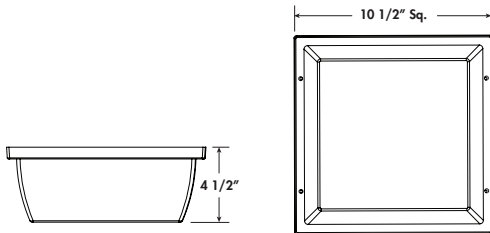

**OUTDOOR SECURITY FIXTURE 265FMF OUTDOOR DECORATIVE MARLEX®**

Wave Lighting's 265FMF adds a welcoming look to any outdoor space. Wave Lighting's 265FMF is designed for wall or ceiling applications and mounting hardware is included. Options include occupancy sensor.