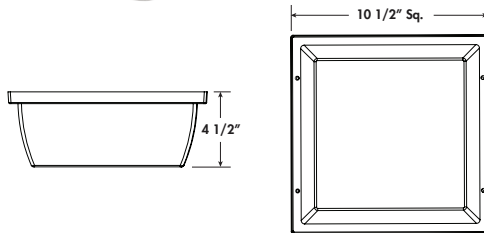

OUTDOOR CEILING FIXTURE - 265FMF

Wave Lighting's 265FMF adds a welcoming look to any outdoor space. This fixture is available in incandescent and LED and is easily relamped by unscrewing diffuser from base. Wave Lighting's 265FMF is designed for wall or ceiling applications and mounting hardware is included. Options include occupancy sensor.