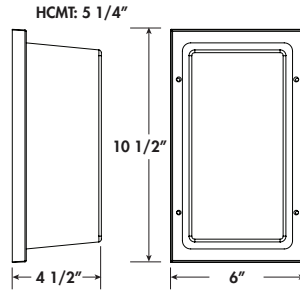

OUTDOOR SECURITY FIXTURE 264FM

OUTDOOR DECORATIVE MARLEX®

Wave Lighting's 264FMF adds a welcoming look to any outdoor space. Wave Lighting's 264FMF is designed for wall or ceiling applications and mounting hardware is included.

WH WHITE

LED SOURCE OPTIONS

LIGHTWAVE LED - LR/LT

- 120V, 50/60 Hz
- AC Driver-On-Board Array
- Estimated 50,000 Hrs L₇₀
- Low Flicker (LT models)
- Surge Supression
- Dimmable (see compatible dimmer list)
- High Efficacy LED Light Source
- 3000K or 4000K CCT 80 or 90CRI
- 5 Year Warranty
- Energy Star

E26 MEDIUM BASE - LE26

- 120V, 50/60Hz
- "Screw-In" Medium Base A19/E26 LED Lamp
- Estimated 15,000 Hrs L₇₀
- Low Flicker (3K models)
- Dimmable (see compatible dimmer list)
- 3000K CCT 90CRI or 4000K CCT 80CRI
- 3 Year Warranty
- Energy Star

SPECIFICATIONS

- White Powdercoated Aluminum
- Mounting Hardware Included
- Frosted Prismatic Diffuser
- Wall or Ceiling Mount
- Minimum Starting Temp -20°F
- UL Listed for Wet Locations

GUIDE CODE: 264FMF-LR12W-WH

CALL FOR PHOTOMETRIC INFORMATION

ITEM #	DIFFUSER	LIGHT SOURCE	CCT	COLOR
264FM	ACRYLIC F-Frosted Prismatic	E26 MEDIUM BASE	C-4K W-3K	WH-White
		(1) 40W MAX Medium Base LE26-9.5W 800lm (E26 LED Lamp) + ★		
		120V LIGHTWAVE LED		
		LR12-13W 1000lm 80CRI ★ LT12-12W 1040lm 90CRI		

+ Lamp included. ★Energy Star qualified product.