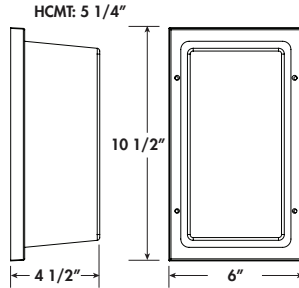

OUTDOOR WALL FIXTURE - 264FMF

Wave Lighting's 264FMF adds a welcoming look to any outdoor space. This fixture is available in incandescent and LED and is easily relamped by unscrewing diffuser from base. Wave Lighting's 264FMF is designed for wall or ceiling applications and mounting hardware is included.

LED SOURCE OPTIONS

LED LIGHTWAVE

- 120V, 50/60 Hz
- AC Driver-On-Board Array
- Estimated 50,000 Hrs L₇₀
- Surge Supression
- Dimmable
- 3000K or 4000K CCT, 80 CRI
- 5 Year Warranty
- UL Listed & Energy Star Certified

E26 REPLACEABLE LED

- 120V, 50/60Hz
- "Screw-In" Medium Base A19/E26 LED Lamp
- Estimated 15,000 Hrs L₇₀
- Dimmable
- 3000K CCT 90CRI or 4000K** CCT 80CRI
- 3 Year Warranty
- UL Listed, Energy Star Certified & T24 Compliant (3K only)