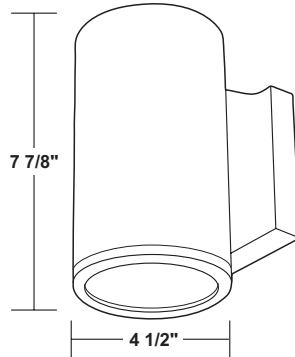

OUTDOOR WALL FIXTURE - 502VF

EXTENDS: 5 7/8"
H/CTR: 2 1/4"
BACKPLATE: 4 1/2" x 4 1/2"

Wave Lighting's 502VF is a stylish choice for any outdoor space. This fixture is available LED and its industrial strength features make it ETL listed and suitable for wet locations. Single lens provides dark sky friendly downlight only. Wave Lighting's 502VF is designed for wall applications and mounting hardware is included.

SPECIFICATIONS

- Black Powder Coated Finish
- Aluminum Housing
- Mounting Hardware Included
- Glass Frosted Lens
- Wall Mount Only
- Down Light
- Minimum Starting Temp -20°F
- ETL Listed for Wet Locations