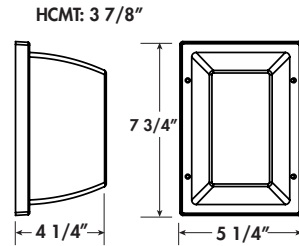

OUTDOOR WALL FIXTURE - 263FMF

Wave Lighting's 263FMF adds a welcoming look to any outdoor space. This fixture is available in incandescent and LED and is easily relamped by unscrewing diffuser from base. Wave Lighting's 263FMF is designed for wall or ceiling applications and mounting hardware is included.