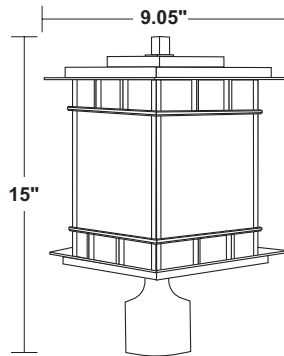

OUTDOOR POST FIXTURE - 544T

Wave Lighting's 544T is a stylish choice for any outdoor space. This fixture is available in Incandescent with A19 LED lamp option and its industrial strength features make it ETL listed and suitable for wet locations. Open bottom for easy relamping. Wave Lighting's 544T is designed for ceiling applications and mounting hardware is included.

SPECIFICATIONS

- Cast Aluminum Bronze Finish
- Mounting Hardware Included
- Frosted Prismatic Lens
- Post Mount Only
- Minimum Starting Temp -20°F
- ETL Listed for Wet Locations

LED SOURCE OPTIONS

E26 REPLACEABLE LED