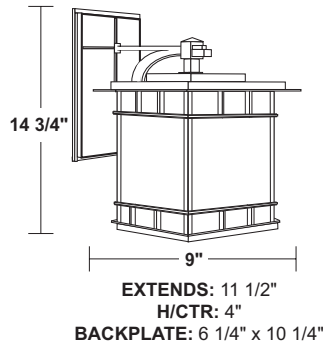

OUTDOOR WALL FIXTURE - 544VF

Wave Lighting's 544VF is a stylish choice for any outdoor space. This fixture is available in Incandescent with A19 LED lamp option and its industrial strength features make it ETL listed and suitable for wet locations. Open bottom for easy relamping. Wave Lighting's 544VF is designed for ceiling applications and mounting hardware is included.

SPECIFICATIONS

- Cast Aluminum Bronze Finish
- Mounting Hardware Included
- Frosted Glass Lens
- Wall Mount Only
- Minimum Starting Temp -20°F
- ETL Listed for Wet Locations

LED SOURCE OPTIONS

E26 REPLACEABLE LED