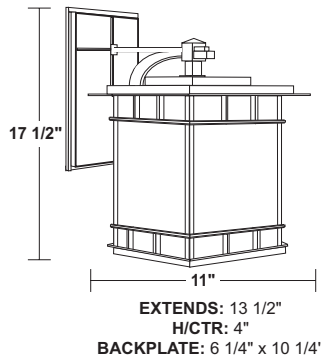

OUTDOOR WALL FIXTURE - 544SF

Wave Lighting's 544SF is a stylish choice for any outdoor space. This fixture is available in Incandescent with A19 LED lamp option and its industrial strength features make it ETL listed and suitable for wet locations. Open bottom for easy relamping. Wave Lighting's 544SF is designed for ceiling applications and mounting hardware is included.

SPECIFICATIONS

- Cast Aluminum Bronze Finish
- Mounting Hardware Included
- Frosted Glass Lens
- Wall Mount Only
- Minimum Starting Temp -20°F
- ETL Listed for Wet Locations

LED SOURCE OPTIONS

E26 REPLACEABLE LED