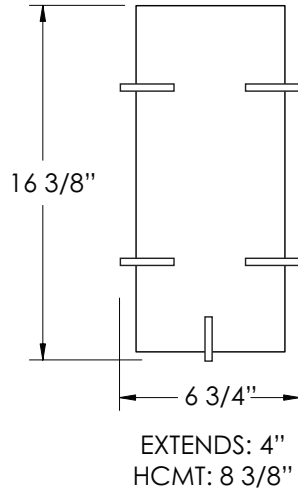

OUTDOOR WALL FIXTURE - 174FM

Wave Lighting's 174FM adds a contemporary look to any interior space. This fixture is available in Multi-Volt LED. Wave Lighting's 174FM is designed for Wall applications and mounting hardware is included.

SPECIFICATIONS

- Brushed Nickel
- Mounting Hardware Included
- Fosted Glass Lens
- Wall Mount
- Minimum Starting Temp -20°F
- UL Listed for Damp Locations

LED SOURCE OPTIONS

LED MULTI-VOLT SYSTEM

- 120-277V, 50/60Hz
- Estimated 50,000 Hrs L₇₀
- 3000K CCT 80 CRI
- 3 Year Warranty
- UL Listed

CALL FOR PHOTOMETRIC INFORMATION

ITEM #	LENS	LIGHT SOURCE		COLOR
174FM	GLASS Frost	LED LIGHT SOURCE		BN-Brushed Nickel
		120-277V MULTI-VOLT LED L22-22W 1704lm	CCT 3K	