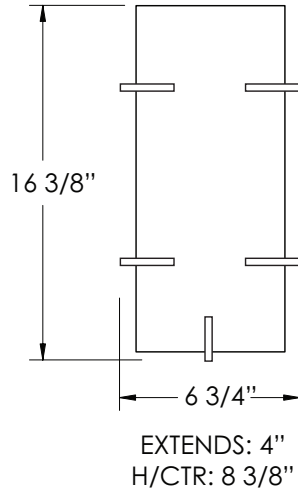

INDOOR WALL FIXTURE 174FM

Wave Lighting's 174FM adds a contemporary look to any interior space. This fixture is available in Multi-Volt LED. Wave Lighting's 174FM is designed for Wall applications and mounting hardware is included.

SPECIFICATIONS

- Brushed Nickel
- Mounting Hardware Included
- Frosted Glass Lens
- Wall Mount
- Minimum Starting Temp -20°F
- UL Listed for Damp Locations

LED SOURCE OPTIONS

LED MULTI-VOLT SYSTEM - L22

- 120-277V, 50/60Hz
- Estimated 50,000 Hrs L₇₀
- 3000K CCT 80CRI
- 3 Year Warranty

GUIDE: 174FM-L22-BN

CALL FOR PHOTOMETRIC INFORMATION

ITEM #	LENS	LIGHT SOURCE		COLOR
174FM	GLASS Frost	LED LIGHT SOURCE		BN-Brushed Nickel
		LED MULTI-VOLT SYSTEM L22-22W 1704lm	CCT 3K	