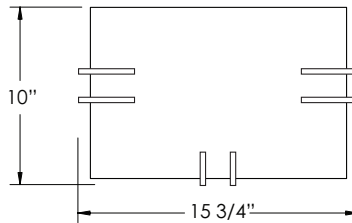

EXTENDS: 4"  
HCMT: 6 1/2"

## SPECIFICATIONS

- Brushed Nickel
- Mounting Hardware Included
- Frosted Glass Lens
- Wall Mount
- Minimum Starting Temp -20°F
- UL Listed for Damp Locations