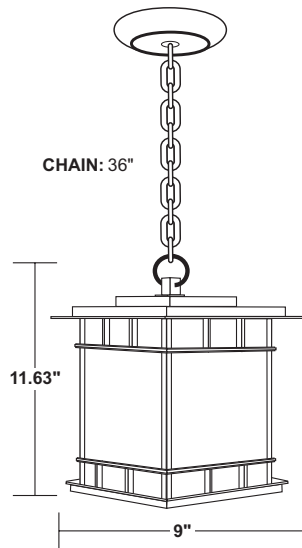

OUTDOOR CEILING FIXTURE - 544HC

Wave Lighting's 544HC is a stylish choice for any outdoor space. This fixture is available in Incandescent with A19 LED lamp option and its industrial strength features make it ETL listed and suitable for wet locations. Open bottom for easy relamping. Wave Lighting's 544HC is designed for ceiling applications and mounting hardware is included.

SPECIFICATIONS

- Cast Aluminum Bronze Finish
- Mounting Hardware Included
- Frosted Glass Lens
- Wall Mount Only
- Minimum Starting Temp -20°F
- ETL Listed for Wet Locations

LED SOURCE OPTIONS

E26 REPLACEABLE LED

CALL FOR PHOTOMETRIC INFORMATION

ITEM #	DIFFUSER	LIGHT SOURCE	COLOR	
544HC	GLASS F-Frosted	INCANDESCENT (1) 75W MAX Medium Base	BZ-Bronze	
		LED LIGHT SOURCE		
		E26 MEDIUM BASE LED LE26-10W 800lm ☆		CCT C-4K W-27K