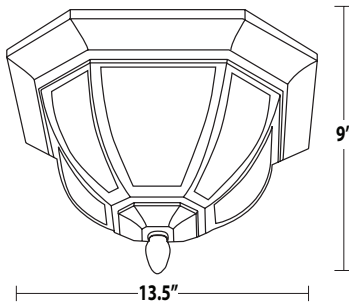

# OUTDOOR CEILING FIXTURE - 561FM

Wave Lighting's 561FM is a stylish choice for any outdoor space. This fixture is available in Incandescent with A19 LED lamp option and its industrial strength features make it ETL listed and suitable for wet locations. Fixture is easily relamped by removing decorative finial. Wave Lighting's 561FM is designed for ceiling applications and mounting hardware is included.

## SPECIFICATIONS

- Cast Aluminum Bronze Finish
- Mounting Hardware Included
- Frosted Glass Lens
- Ceiling Mount Only
- Minimum Starting Temp -20°F
- ETL Listed for Wet Locations