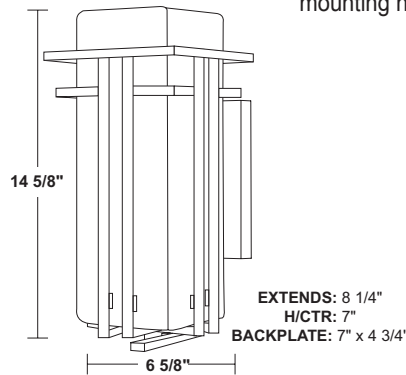

OUTDOOR WALL FIXTURE - 549VF

Wave Lighting's 549VF is a stylish choice for any outdoor space. This fixture is available in Incandescent with A19 LED lamp option and its industrial strength features make it ETL listed and suitable for wet locations. Removable lens for easy relamping. Wave Lighting's 549VF is designed for wall applications and mounting hardware is included.

SPECIFICATIONS

- Cast Aluminum Bronze Finish
- Mounting Hardware Included
- Frosted Glass Lens
- Wall Mount Only
- Minimum Starting Temp -20°F
- ETL Listed for Wet Locations

LED SOURCE OPTIONS

E26 REPLACEABLE LED