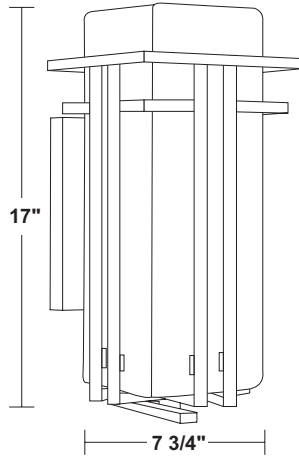

OUTDOOR WALL FIXTURE - 549SF

EXTENDS: 9 1/2"
H/CTR: 7"
BACKPLATE: 7" x 4 3/4"

Wave Lighting's 549SF is a stylish choice for any outdoor space. This fixture is available in Incandescent with A19 LED lamp option and its industrial strength features make it ETL listed and suitable for wet locations. Removable lens for easy relamping. Wave Lighting's 549SF is designed for wall applications and mounting hardware is included.

SPECIFICATIONS

- Cast Aluminum Bronze Finish
- Mounting Hardware Included
- Frosted Glass Lens
- Wall Mount Only
- Minimum Starting Temp -20°F
- ETL Listed for Wet Locations

LED SOURCE OPTIONS

E26 REPLACEABLE LED