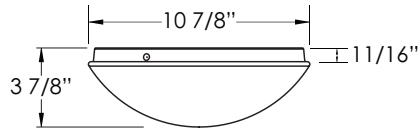

INDOOR RESIDENTIAL FIXTURE - 170FM

Wave Lighting's 170FM adds a contemporary look to any interior space. This fixture is available in incandescent and LED and is easily relamped with twist-lock diffuser. Wave Lighting's 170FM is designed for ceiling or wall applications and mounting hardware is included. Options include occupancy sensor.