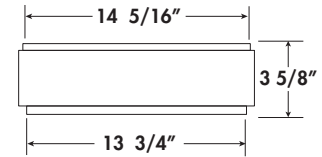

Wave Lighting's 178FM adds a contemporary look to any interior space. This fixture is available in INTEGRATED LED. Wave Lighting's 178FM is designed for ceiling applications and mounting hardware is included. Options include pendant mount kit.

**OPTIONAL
PENDANT KIT**
6"/13" Pendant