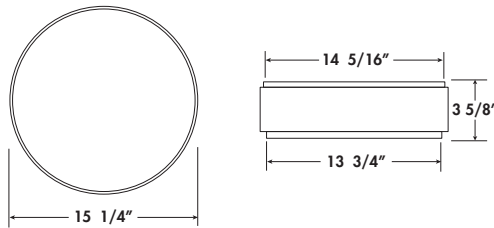

## SPECIFICATIONS

- Brushed Nickel
- Mounting Hardware Included
- White Lens
- Ceiling Mount Only
- Minimum Starting Temp -20°F
- UL Listed for Damp Locations