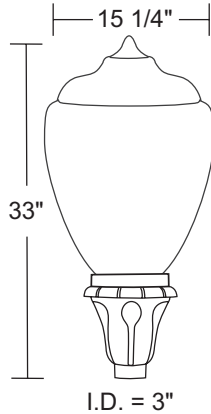

LIGHTING

POST TOP FIXTURE C75T

PROJECT _____

TYPE _____

VOLTAGE _____

EPA 0.875ft²
WT 16lbs

IES FILES AVAILABLE ONLINE
AT WAVELIGHTING.COM

Wave Lighting's commercial product line provides safety and security for all types of applications including parks, pedestrian walkways, and parking areas. Our Post top fixtures fit on any standard 3" diameter commercial pole (sold separately) with 3 set screws and allen wrench (provided). Standard 8" fitter neck acorn diffuser is easily removed by loosening 3 set screws (provided).

REPLACEABLE LED CORN COB - LC

- 100-277V, 50/60Hz
- 250W Metal Halide Equivalent Lamp Included
- E39 Mogul Base Socket
- Estimated 50,000 Hrs L₇₀
- Surge Supression
- Available in 4000K CCT 80CRI
- Type 3, Type 5, or Dark Sky Distribution
- 5 Year Warranty
- DLC Listed