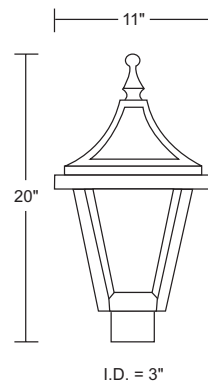

OUTDOOR POST FIXTURE 611/612

OUTDOOR DECORATIVE MARLEX®

Chimney Included

Wave Lighting's 611/612 adds a welcoming look to any outdoor space. Wave Lighting's 611/612 fits on a 3" diameter pole (sold separately) only mounting hardware is included.