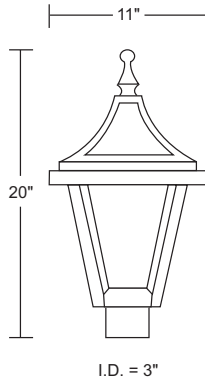

OUTDOOR POST FIXTURE - 611/612

Glass Chimney Included

Wave Lighting's 611/612 adds a welcoming look to any outdoor space. This fixture is available in incandescent and LED and is easily relamped by snap-lock hinged canopy. Wave Lighting's 611/612 fits on a 3" diameter pole (not included) only mounting hardware is included.