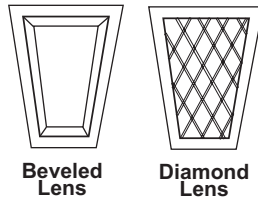

OUTDOOR POST FIXTURE 611/612

OUTDOOR DECORATIVE MARLEX®

Chimney Included

Wave Lighting's 611/612 adds a welcoming look to any outdoor space. Wave Lighting's 611/612 fits on a 3" diameter pole (sold separately) only mounting hardware is included.