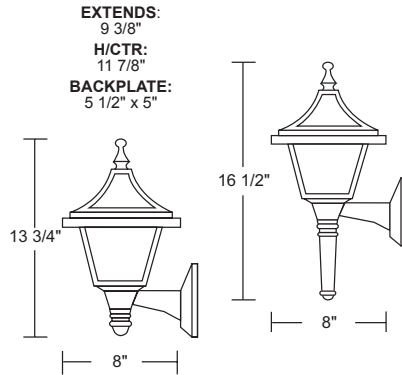

## OUTDOOR WALL FIXTURE - 607/608

**Long & Short Tail Included**

Wave Lighting's 607/608 adds a welcoming look to any outdoor space. This fixture is available in incandescent and LED and is easily relamped by snap-lock hinged canopy. Long and short tail included. Wave Lighting's 607/608 is designed for wall applications and mounting hardware is included. Options include photocell.