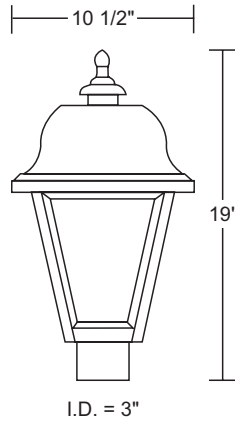

OUTDOOR POST FIXTURE - 411/412

Glass Chimney Included

Wave Lighting's 411/412 adds a welcoming look to any outdoor space. This fixture is available in incandescent and LED and is easily relamped by opening the snap-lock hinged canopy. Wave Lighting's 411/412 fits on a 3" diameter pole (not included) only mounting hardware is included.