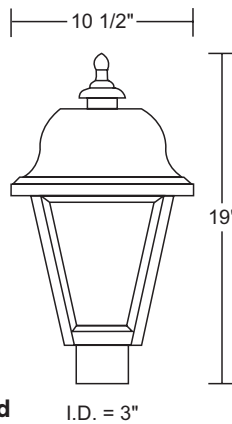

OUTDOOR POST FIXTURE 411/412

OUTDOOR DECORATIVE MARLEX®

Chimney Included

Wave Lighting's 411/412 adds a welcoming look to any outdoor space. Wave Lighting's 411/412 fits on a 3" diameter pole (sold separately) mounting hardware is included.