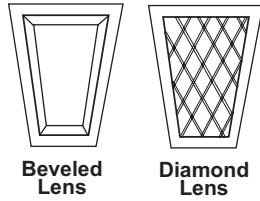

OUTDOOR POST FIXTURE 411/412

OUTDOOR DECORATIVE MARLEX®

Chimney Included

Wave Lighting's 411/412 adds a welcoming look to any outdoor space. Wave Lighting's 411/412 fits on a 3" diameter pole (sold separately) mounting hardware is included.