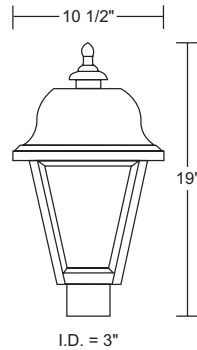

LIGHT COMMERCIAL POST FIXTURE - 409/410

Wave Lighting's Light Commercial 409/410 adds a welcoming look to any outdoor space. This fixture is available in HID and LED and is easily relamped via 4 thumb screws in canopy. Wave Lighting's 409/410 fits on a 3" diameter pole (not included) only mounting hardware is included.

CALL FOR PHOTOMETRIC INFORMATION

ITEM #	GLOBE	LIGHT SOURCE
409-White 410-Black	ACRYLIC Clear Beveled A-Amber Beveled Diamond C-Clear Beveled Diamond F-Frosted Beveled	INTEGRAL BALLAST METAL HALIDE ELECTRONIC, UNIVERSAL 120-277V HPF 50MH -(1) 50W 4Kv Medium Base ☆ 70MH -(1) 70W 4Kv Medium Base ☆ HIGH PRESSURE SODIUM MAGNETIC, 120V HPF 35H -(1) 35W 4Kv Medium Base ☆ 50H -(1) 50W 4Kv Medium Base ☆ 70H -(1) 70W 4Kv Medium Base ☆
		LED LIGHT SOURCE E39 MOGUL BASE CORN COB 100-277v LC5 *- 24W 3120lm Type 5 ☆ LC3 *- 20W 3000lm Type 3 ☆ LCD *- 24W 2400lm Dark Sky ☆
		CCT C-4K