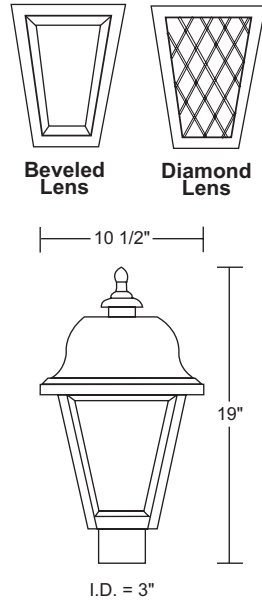

OUTDOOR POST FIXTURE 409/410

OUTDOOR DECORATIVE MARLEX®

Wave Lighting's 409/410 adds a welcoming look to any outdoor space. Wave Lighting's 409/410 fits on a 3" diameter pole (sold separately) mounting hardware is included.

BK BLACK

WH WHITE

GUIDE CODE: 409C-LV8W

CALL FOR PHOTOMETRIC INFORMATION

ITEM #	LENS	LIGHT SOURCE	CCT
409-White 410-Black	ACRYLIC Clear Beveled A-Amber Beveled Diamond C-Clear Beveled Diamond F-Frosted Beveled	E26 MEDIUM BASE	C-4K W-3K
		(1) 75W MAX Medium Base LE26-9.5W 800lm (E26 LED Lamp) †	
		120V LIGHTWAVE LED	
		LR12-13W 1000lm 80CRI LR15-15W 1400lm 80CRI LR22-23W 1900lm 80CRI LT12-12W 1040lm 90CRI LT15-16W 1400lm 90CRI LT22-24W 2020lm 90CRI	
		E39 RETRO-FIT LED 120-277V	
		LC5-24W 3120lm, Type 5 † LC3-20W 3000lm, Type 3 † LCD-24W 2400lm, Dark Sky †	C-4K