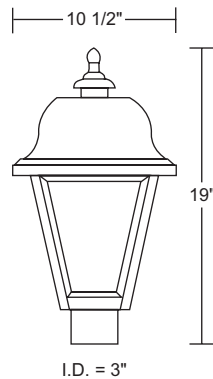

OUTDOOR POST FIXTURE - 409/410

Wave Lighting's 409/410 adds a welcoming look to any outdoor space. This fixture is available in incandescent and LED and is easily relamped by opening the snap-lock hinged canopy. Wave Lighting's 409/410 fits on a 3" diameter pole (not included) only mounting hardware is included.