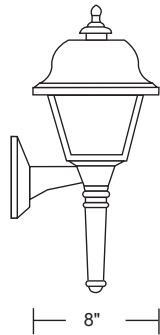

## OUTDOOR WALL FIXTURE 407/408

## OUTDOOR DECORATIVE MARLEX®

EXTENDS:  
9 3/8"  
H/CTR:  
12 1/4"  
BACKPLATE:  
5 1/2" x 5"

Beveled  
Lens

Diamond  
Lens

18 1/4"

8"

Long & Short  
Tail Included

13 3/4"

8"

Wave Lighting's 407/408 adds a welcoming look to any outdoor space. Long and short tail included. Wave Lighting's 407/408 is designed for wall applications and mounting hardware is included. Options include photocell.