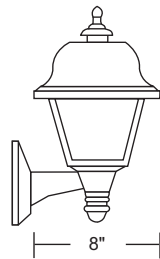

## OUTDOOR DECORATIVE MARLEX®

EXTENDS:  
9 3/8"  
H/CTR:  
12 1/4"  
BACKPLATE:  
5 1/2" x 5"

Beveled  
Lens

Diamond  
Lens

18 1/4"

8"

Long & Short  
Tail Included

13 3/4"

8"

Wave Lighting's 407/408 adds a welcoming look to any outdoor space. Long and short tail included. Wave Lighting's 407/408 is designed for wall applications and mounting hardware is included. Options include photocell.