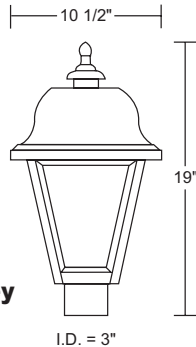

412

GUIDE: 412-LR15W

ITEM #	LENS	LIGHT SOURCE
411-White 412-Black	ACRYLIC Clear Beveled A-Amber Beveled Diamond C-Clear Beveled Diamond F-Frosted Beveled	INCANDESCENT (1) 75W MAX Medium Base
LED LIGHT SOURCE		
		120V LIGHTWAVE LED LR12-13W 1000lm LR15-15W 1400lm E26 MEDIUM BASE LED LE26-A19 800lm

GU24 Available
(call for details)

Posts accommodate Photo Control 320 or 688. See page 69. Posts sold separately.

SPEC SHEETS AND IES FILES AVAILABLE ONLINE. Specifications subject to change without notice. LED option information on page 6.