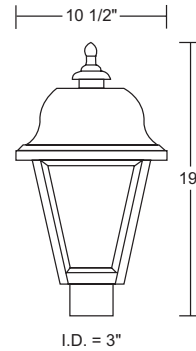

EXTENDS:
9 3/8"
H/CTR:
12 1/4"
BACKPLATE:
5 1/2" x 5"

GUIDE: 408-PC

ITEM #	LENS	LIGHT SOURCE	OPTION
407-White 408-Black	ACRYLIC Clear Beveled A-Amber Beveled Diamond C-Clear Beveled Diamond F-Frosted Beveled	INCANDESCENT (1) 60W MAX Medium Base	PC-Photocell (GU24 & LED only)
LED LIGHT SOURCE			
		120V LIGHTWAVE LED LR12-13W 1000lm E26 MEDIUM BASE LED LE26-A19 800lm	CCT C-4K W-3K

GU24 Available
(call for details)

GUIDE: 410F-LR12C

ITEM #	LENS	LIGHT SOURCE
409-White 410-Black	ACRYLIC Clear Beveled A-Amber Beveled Diamond C-Clear Beveled Diamond F-Frosted Beveled	INCANDESCENT (1) 75W MAX Medium Base
LED LIGHT SOURCE		
		120V LIGHTWAVE LED LR12-13W 1000lm LR15-15W 1400lm E26 MEDIUM BASE LED LE26-A19 800lm

SEE PAGE 44 FOR
HIGH WATTAGE
LIGHT COMMERCIAL
MODELS

GU24 Available
(call for details)

410F

Glass Chimney
Included

GUIDE: 412-LR15W

ITEM #	LENS	LIGHT SOURCE
411-White 412-Black	ACRYLIC Clear Beveled A-Amber Beveled Diamond C-Clear Beveled Diamond F-Frosted Beveled	INCANDESCENT (1) 75W MAX Medium Base
LED LIGHT SOURCE		
		120V LIGHTWAVE LED LR12-13W 1000lm LR15-15W 1400lm E26 MEDIUM BASE LED LE26-A19 800lm

GU24 Available
(call for details)

Posts accommodate Photo Control 320 or 688. See page 69. Posts sold separately.

SPEC SHEETS AND IES FILES AVAILABLE ONLINE. Specifications subject to change without notice. LED option information on page 6.