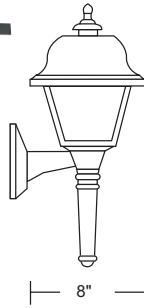

408
Long & Short Tail
Included

EXTENDS:
9 3/8"
H/CTR:
12 1/4"
BACKPLATE:
5 1/2" x 5"

GUIDE: 408-PC

ITEM #	LENS	LIGHT SOURCE	OPTION
407-White 408-Black	ACRYLIC Clear Beveled A-Amber Beveled Diamond C-Clear Beveled Diamond F-Frosted Beveled	INCANDESCENT (1) 60W MAX Medium Base	PC-Photocell (GU24 & LED only)
LED LIGHT SOURCE			
		120V LIGHTWAVE LED LR12-13W 1000lm E26 MEDIUM BASE LED LE26-A19 800lm	CCT C-4K W-3K

GU24 Available
(call for details)

GUIDE: 410F-LR12C

ITEM #	LENS	LIGHT SOURCE
409-White 410-Black	ACRYLIC Clear Beveled A-Amber Beveled Diamond C-Clear Beveled Diamond F-Frosted Beveled	INCANDESCENT (1) 75W MAX Medium Base
LED LIGHT SOURCE		
		120V LIGHTWAVE LED LR12-13W 1000lm LR15-15W 1400lm E26 MEDIUM BASE LED LE26-A19 800lm