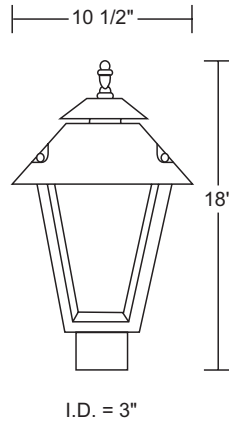

OUTDOOR POST FIXTURE - 111/112

Glass Chimney Included

Wave Lighting's 111/112 adds a welcoming look to any outdoor space. This fixture is available in incandescent and LED and is easily relamp via 4 thumb screws in canopy. Wave Lighting's 111/112 fits on a 3" diameter pole (not included) only mounting hardware is included.