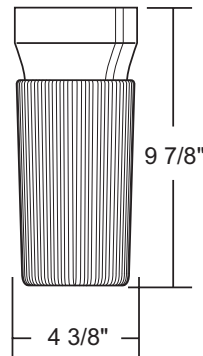

OUTDOOR CEILING FIXTURE - 422

Wave Lighting's 422 adds a modern look to any outdoor space. This fixture is available in incandescent with A19 LED lamp option and is easily relamped by screwing diffuser into base. Wave Lighting's 422 is designed for ceiling applications and mounting hardware is included.

CALL FOR PHOTOMETRIC INFORMATION

ITEM #	LENS	LIGHT SOURCE	COLOR
422	ACRYLIC C -Clear Prismatic L -Opal	INCANDESCENT (1) 60W MAX Medium Base	BK -Black WH -White
		LED LIGHT SOURCE	
		E26 MEDIUM BASE LED LE26 - A19 800lm ☆	CCT C -4K W -3K