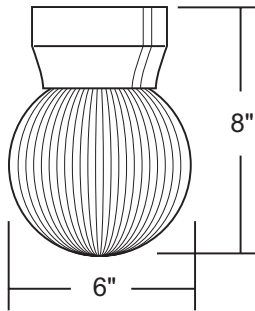

CEILING FIXTURE 421

OUTDOOR DECORATIVE MARLEX®

Wave Lighting's 421 adds a modern look to any outdoor space. This fixture is available in incandescent with A19 LED lamp and is easily relamped by screwing diffuser into base. Wave Lighting's 421 is designed for ceiling applications and mounting hardware is included.