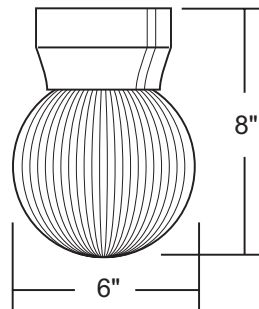

OUTDOOR CEILING FIXTURE - 421

Wave Lighting's 421 adds a modern look to any outdoor space. This fixture is available in incandescent with A19 LED lamp and is easily relamped by screwing diffuser into base. Wave Lighting's 421 is designed for ceiling applications and mounting hardware is included.