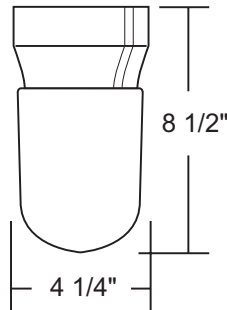

OUTDOOR CEILING FIXTURE - 420

Wave Lighting's 420 adds a modern look to any outdoor space. This fixture is available in incandescent with A19 LED lamp option and is easily relamped by screwing diffuser into base. Wave Lighting's 420 is designed for ceiling applications and mounting hardware is included.