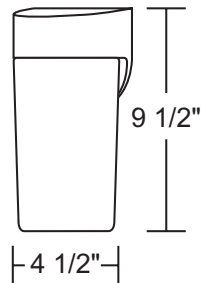

OUTDOOR WALL FIXTURE 216/217

OUTDOOR DECORATIVE MARLEX®

EXTENDS:
5 3/4"

H/CTR:
2 3/8"

BACKPLATE:
4 3/4" x 4 1/2"

Wave Lighting's 216/217 adds a contemporary look to any outdoor space. Wave Lighting's 216/217 is designed for wall applications and mounting hardware is included. Options include photocell.