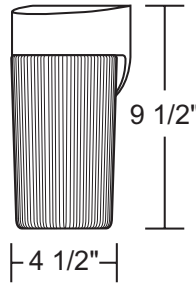

OUTDOOR WALL FIXTURE - 216

EXTENDS:
5 3/4"
H/CTR:
2 3/8"
BACKPLATE:
4 3/4" x 4 1/2"

Wave Lighting's 216 adds a contemporary look to any outdoor space. This fixture is available in incandescent and LED and is easily relamped by removing the thumb screw (included) from base. Wave Lighting's 216 is designed for wall applications and mounting hardware is included. Options include photocell.