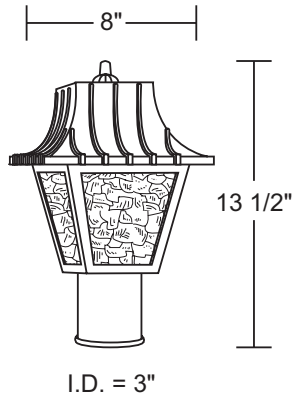

OUTDOOR POST FIXTURE - 208T

Wave Lighting's 208T adds a welcoming look to any outdoor space. This fixture is available in incandescent and LED and is easily relamped by snap-lock hinged canopy. Wave Lighting's 208T fits on a 3" diameter pole (not included) only mounting hardware is included.