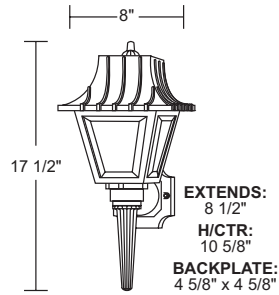

OUTDOOR WALL FIXTURE 208S

OUTDOOR DECORATIVE MARLEX®

Wave Lighting's 208S adds a welcoming look to any outdoor space. Wave Lighting's 208S is designed for wall applications and mounting hardware is included. Options include photocell.