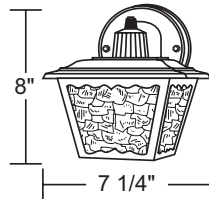

OUTDOOR WALL FIXTURE - 206VC

EXTENDS: 5 3/4"
H/CTR: 2 3/8"
BACKPLATE: 4 7/8" RD.

Wave Lighting's 206VC adds a welcoming look to any outdoor space. This fixture is available in incandescent and LED and is easily relamped via open bottom. Wave Lighting's 206VC is designed for wall applications and mounting hardware is included. Options include photocell.