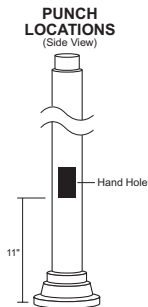

SURFACE MOUNTED

Powdercoated Aluminum. Welded Flange & 3" Tenon with Optional Decorative Cover. Anchor bolts included. Fits most 3" Post Top Fixtures. EPA ratings available on spec sheets.

AB-AMERICANA
2 PIECE COVER
(4BC1)

DB-DECOR
2 PIECE COVER
(4BC6)

RB-ROUND
1 PIECE COVER
(4BC9)

VB-VICTORIAN
2 PIECE COVER
(4BC3)

4" ROUND ALUMINUM

.125 Wall Thickness

ITEM #	BASE TYPE	COLOR	OPTION
4688-8'	AB -Americana	BK -Black	HH*
4690-10'	DB -Decor	BZ -Bronze	
4692-12'	RB -Round Cover	WH -White	
4694-14'	VB -Victorian		

4" FLUTED ALUMINUM

.125 Wall Thickness

ITEM #	BASE TYPE	COLOR	OPTION
4688F-8'	AB -Americana	BK -Black	HH*
4690F-10'	DB -Decor	BZ -Bronze	
4692F-12'	RB -Round Cover	WH -White	
4694F-14'	VB -Victorian		

*To meet U.L. and N.E.C. standards, any post designed to be mounted over 8' above ground includes a 2" x 4" (**HH**) Hand Hole and ground lug. **4592, 4594, 4592F, 4594F, 4690, 4692, 4694, 4690F, 4692F, and 4694F** include Hand Hole unless otherwise specified.