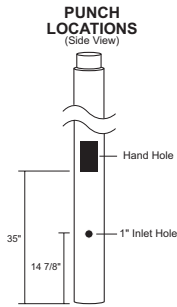

4" COMMERCIAL POSTS

Lamp Posts & Accessories

Fits most 3" Post Top Fixtures
Includes Inlet Hole

SAFETY NOTES

All surface mount posts are supplied with welded mounting bases.

Selecting a post for performance and safety requires a full understanding of various factors and conditions. Professional engineering assistance in selecting a post is highly recommended. Purchaser is responsible for meeting any and all codes or requirements. If you choose a post without getting such assistance, you do so at your own risk.

See Suggested Burial Depth on page 66

4" ROUND ALUMINUM

.125 Wall Thickness

ITEM #	COLOR	OPTION
4590-10'	BK -Black	HH*
4592-12'	BZ -Bronze	
4594-14'	WH -White	

4" FLUTED ALUMINUM

.125 Wall Thickness

ITEM #	COLOR	OPTION
4590F-10'	BK -Black	HH*
4592F-12'	BZ -Bronze	
4594F-14'	WH -White	

SURFACE MOUNTED

Powdercoated Aluminum. Welded Flange & 3" Tenon with Optional Decorative Cover. Anchor bolts included. Fits most 3" Post Top Fixtures. EPA ratings available on spec sheets.

AB-AMERICANA
2 PIECE COVER
(4BC1)

DB-DECOR
2 PIECE COVER
(4BC6)

RB-ROUND
1 PIECE COVER
(4BC9)

VB-VICTORIAN
2 PIECE COVER
(4BC3)

4" ROUND ALUMINUM

.125 Wall Thickness

ITEM #	BASE TYPE	COLOR	OPTION
4688-8'	AB -Americana	BK -Black	HH*
4690-10'	DB -Decor	BZ -Bronze	
4692-12'	RB -Round Cover	WH -White	
4694-14'	VB -Victorian		