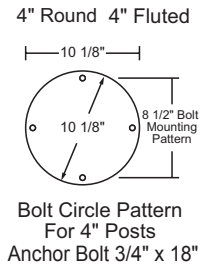

*To meet U.L. and N.E.C. standards, any post designed to be mounted over 8' above ground includes a 2" x 4" (**HH**) Hand Hole and ground lug. **4592, 4594, 4592F, 4594F, 4690, 4692, 4694, 4690F, 4692F, and 4694F** include Hand Hole unless otherwise specified.

Specifications subject to change without notice. SPEC SHEETS AND EPA RATINGS AVAILABLE ONLINE.

FAX 330.630.1994 • WWW.WAVELIGHTING.COM