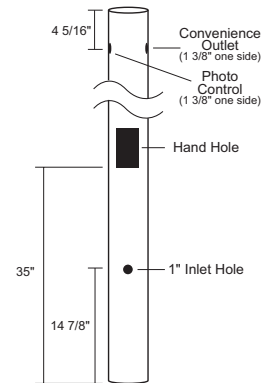

- Fits Most Standard 3" Post Top Fixtures
- Textured Powdercoated Aluminum
- Includes Inlet Hole
- Made In The USA

GUIDE: 2514-BK-320

Post Dimensions: O.D. = 2.950", Wall = .072"

ITEM #	COLOR	OPTION
2500-8'	BK -Black	C -Convenience Outlet
2510-10'	WH -White	320 -Ezee Change Photo Control
2512-12'	BZ -Bronze	688 -Button Photo Control
2514-14'		HH* -2"x4" Hand Hole

*To meet U.L. and N.E.C. standards, any post designed to be mounted over 8' above ground includes a 2" x 4" (**HH**) Hand Hole and ground lug. **2512 & 2514** include Hand Hole unless otherwise specified.

SEE PAGE 66 FOR .125" WALL DIRECT BURIAL OPTIONS

DIRECT BURIAL

PUNCH LOCATIONS for 8', 10', & 12' Posts
(Side View)

PUNCH LOCATIONS for 14' Posts
(Side View)

POST LENGTH	SUGG. BURIAL DEPTH
7'	18"
8'	18"
10'	24"
12'	24"
14'	30"