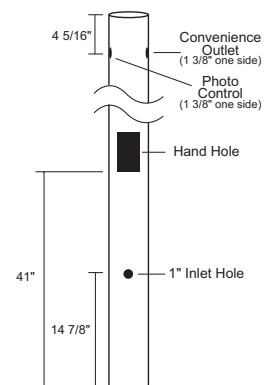

- Fits Most Standard 3" Post Top Fixtures
- Textured Powdercoated Aluminum
- Includes Inlet Hole
- Made In The USA

GUIDE: 2514-BK-320

Post Dimensions: O.D. = 2.950", Wall = .072"

ITEM #	COLOR	OPTION
2500-8'	BK -Black	C -Convenience Outlet
2510-10'	WH -White	320 -Ezee Change Photo Control
2512-12'	BZ -Bronze	688 -Button Photo Control
2514-14'		HH* -2"x4" Hand Hole

*To meet U.L. and N.E.C. standards, any post designed to be mounted over 8' above ground includes a 2" x 4" (**HH**) Hand Hole and ground lug. **2512 & 2514** include Hand Hole unless otherwise specified.

SEE PAGE 66 FOR .125" WALL DIRECT BURIAL OPTIONS

DIRECT BURIAL

PUNCH LOCATIONS for 8', 10', & 12' Posts
(Side View)

PUNCH LOCATIONS for 14' Posts
(Side View)

POST LENGTH	SUGG. BURIAL DEPTH
7'	18"
8'	18"
10'	24"
12'	24"
14'	30"