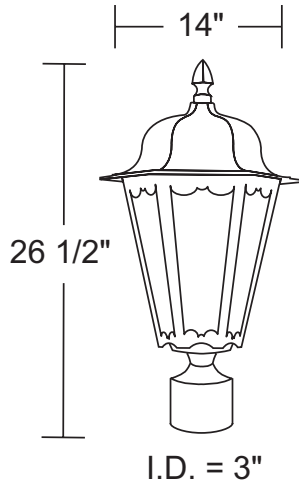

POST TOP FIXTURE C59T

COMMERCIAL LIGHTING

EPA 1.23ft²
WT 21lbs

IES FILES AVAILABLE ONLINE
AT WAVELIGHTING.COM

Wave Lighting's commercial product line provides safety and security for all types of applications including parks, pedestrian walkways, and parking areas. Our Post top fixtures fit on any standard 3" diameter commercial pole (sold separately) with 3 set screws and allen wrench (provided).

E39 RETRO-FIT LED - LC

- 120-277V, 50/60Hz
- 150W Metal Halide Equivalent Lamp
- E39 Mogul Base Socket and Lamp
- Estimated 50,000 Hrs L₇₀
- Surge Supression
- Available in 4000K CCT 80CRI
- Type 3, Type 5, or Dark Sky Distribution
- 5 Year Warranty