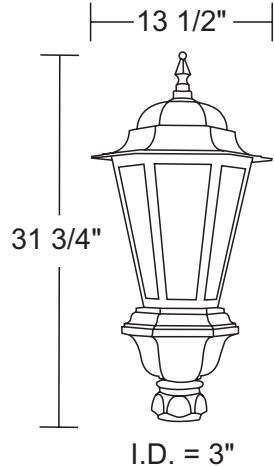

POST TOP FIXTURE C32T

COMMERCIAL LIGHTING

EPA 1.25ft²
WT 28lbs

IES FILES AVAILABLE ONLINE
AT WAVELIGHTING.COM

Wave Lighting's commercial product line provides safety and security for all types of applications including parks, pedestrian walkways, and parking areas. Our Post top fixtures fit on any standard 3" diameter commercial pole (sold separately) with 3 set screws and allen wrench (provided).

E39 RETRO-FIT LED - LC

- 120-277V, 50/60Hz
- 150W Metal Halide Equivalent Lamp
- E39 Mogul Base Socket and Lamp
- Estimated 50,000 Hrs L₇₀
- Surge Supression
- Available in 4000K CCT 80CRI
- Type 3, Type 5, or Dark Sky Distribution
- 5 Year Warranty