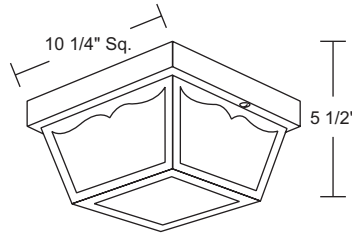

OUTDOOR CEILING FIXTURE 157FM

OUTDOOR DECORATIVE MARLEX®

Wave Lighting's 157FM adds a contemporary look to any outdoor space. Wave Lighting's 156FM is designed for ceiling applications and mounting hardware is included. Occupancy Sensor option available.