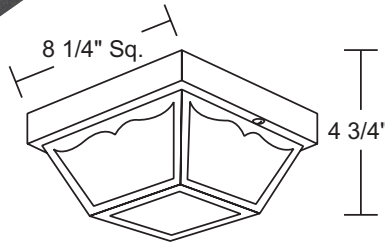

# OUTDOOR CEILING FIXTURE - 156FM

**NON-CORROSIVE**

Wave Lighting's 156FM adds a contemporary look to any outdoor space. This fixture is available in incandescent and LED and is easily relamped by removing screws (included) from base. Wave Lighting's 156FM is designed for ceiling applications and mounting hardware is included. Options include photocell.