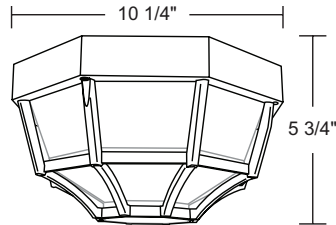

OUTDOOR CEILING FIXTURE - 167FM

Wave Lighting's 167FM adds a contemporary look to any outdoor space. This fixture is available in incandescent and LED and is easily relamped by removing 4 screws (included) from base. Wave Lighting's 167FM is designed for ceiling applications and mounting hardware is included.