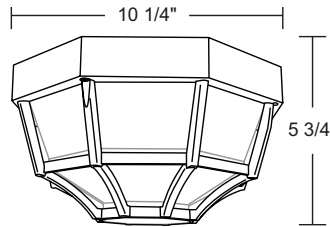

OUTDOOR CEILING FIXTURE 167FM

OUTDOOR DECORATIVE MARLEX®

Wave Lighting's 167FM adds a contemporary look to any outdoor space. Wave Lighting's 167FM is designed for ceiling applications and mounting hardware is included.